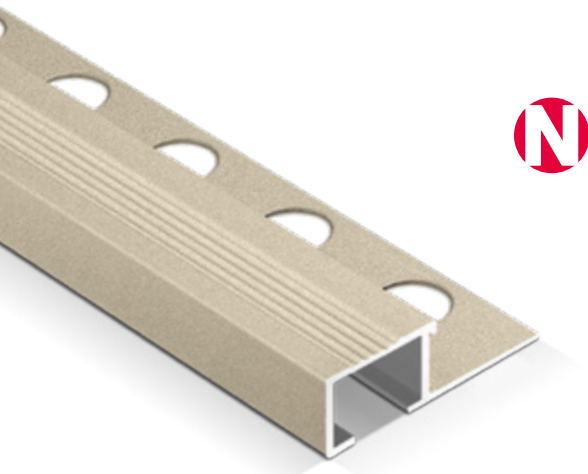

Bronce Mate / Matt Bronze

Negro Mate / Matt Black

Plata Mate / Matt Silver

INTERIOR / INDOOR

**N**

**Peldaño P2 Aluminio Texturizado 20 x 13 mm**  
P2 Textured Aluminium Stair Noising 20 x 13 mm

**AL**  
ANODIZADO  
ANODIZED