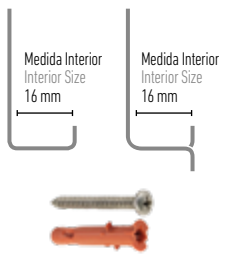

Esquema de instalación  
Installation

1 Tornillo Acero Inox + 1 Taco Nylon  
INCLUIDOS X GRAPA  
1 Inox Screw + 1 Nylon Wall Plug  
INCLUDED X STAPLE

**Grapa G03 Acero Inox Aisi 304**  
G03 Staples Stainless Steel AISI 304