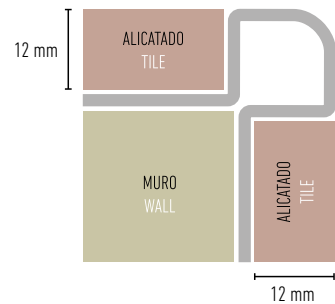

Plata Brillo
Polished Silver