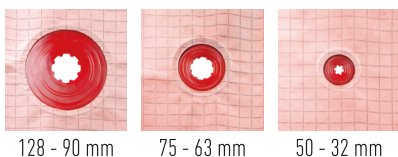

**YCR
WATER
DRY®**

MADE IN EUROPE CE

MEDIDAS

- 1 m x 10 m
- 1 m x 30 m
- 1,5 m x 20 m
- 2 m x 20 m

ELASTUB®

**YouTube
VIDEO
TUTORIAL**

**YCR
UNRIFT
DRY®**

MADE IN EUROPE CE

Pavimento
Pavement
Cemento cola
Sealant Adhesive
Unrift Dry®
Cemento cola
Sealant Adhesive
Soporte
Support

MEDIDAS

- 1 m x 30 m

**YCR
UNRIFT
SLIM®**

MADE IN EUROPE CE

Pavimento
Pavement
Cemento cola
Sealant Adhesive
Unrift Slim®
Cemento cola
Sealant Adhesive
Soporte
Support