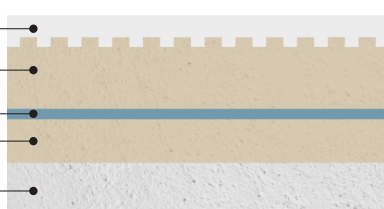

**YCR
WATER
DRY®**

MADE IN EUROPE CE

MEDIDAS

- 1 m x 10 m
- 1 m x 30 m
- 1,5 m x 20 m
- 2 m x 20 m

ELASTUB®

**YouTube
VIDEO
TUTORIAL**

**YCR
UNRIFT
DRY®**

MADE IN EUROPE CE

Pavimento
Pavement
Cemento cola
Sealant Adhesive
Unrift Dry®
Cemento cola
Sealant Adhesive
Soporte
Support

MEDIDAS

- 1 m x 30 m

**YCR
UNRIFT
SLIM®**

MADE IN EUROPE CE

Pavimento
Pavement
Cemento cola
Sealant Adhesive
Unrift Slim®
Cemento cola
Sealant Adhesive
Soporte
Support

MEDIDAS

- 1 m x 20 m

YCR

Soluciones para decorar y construir